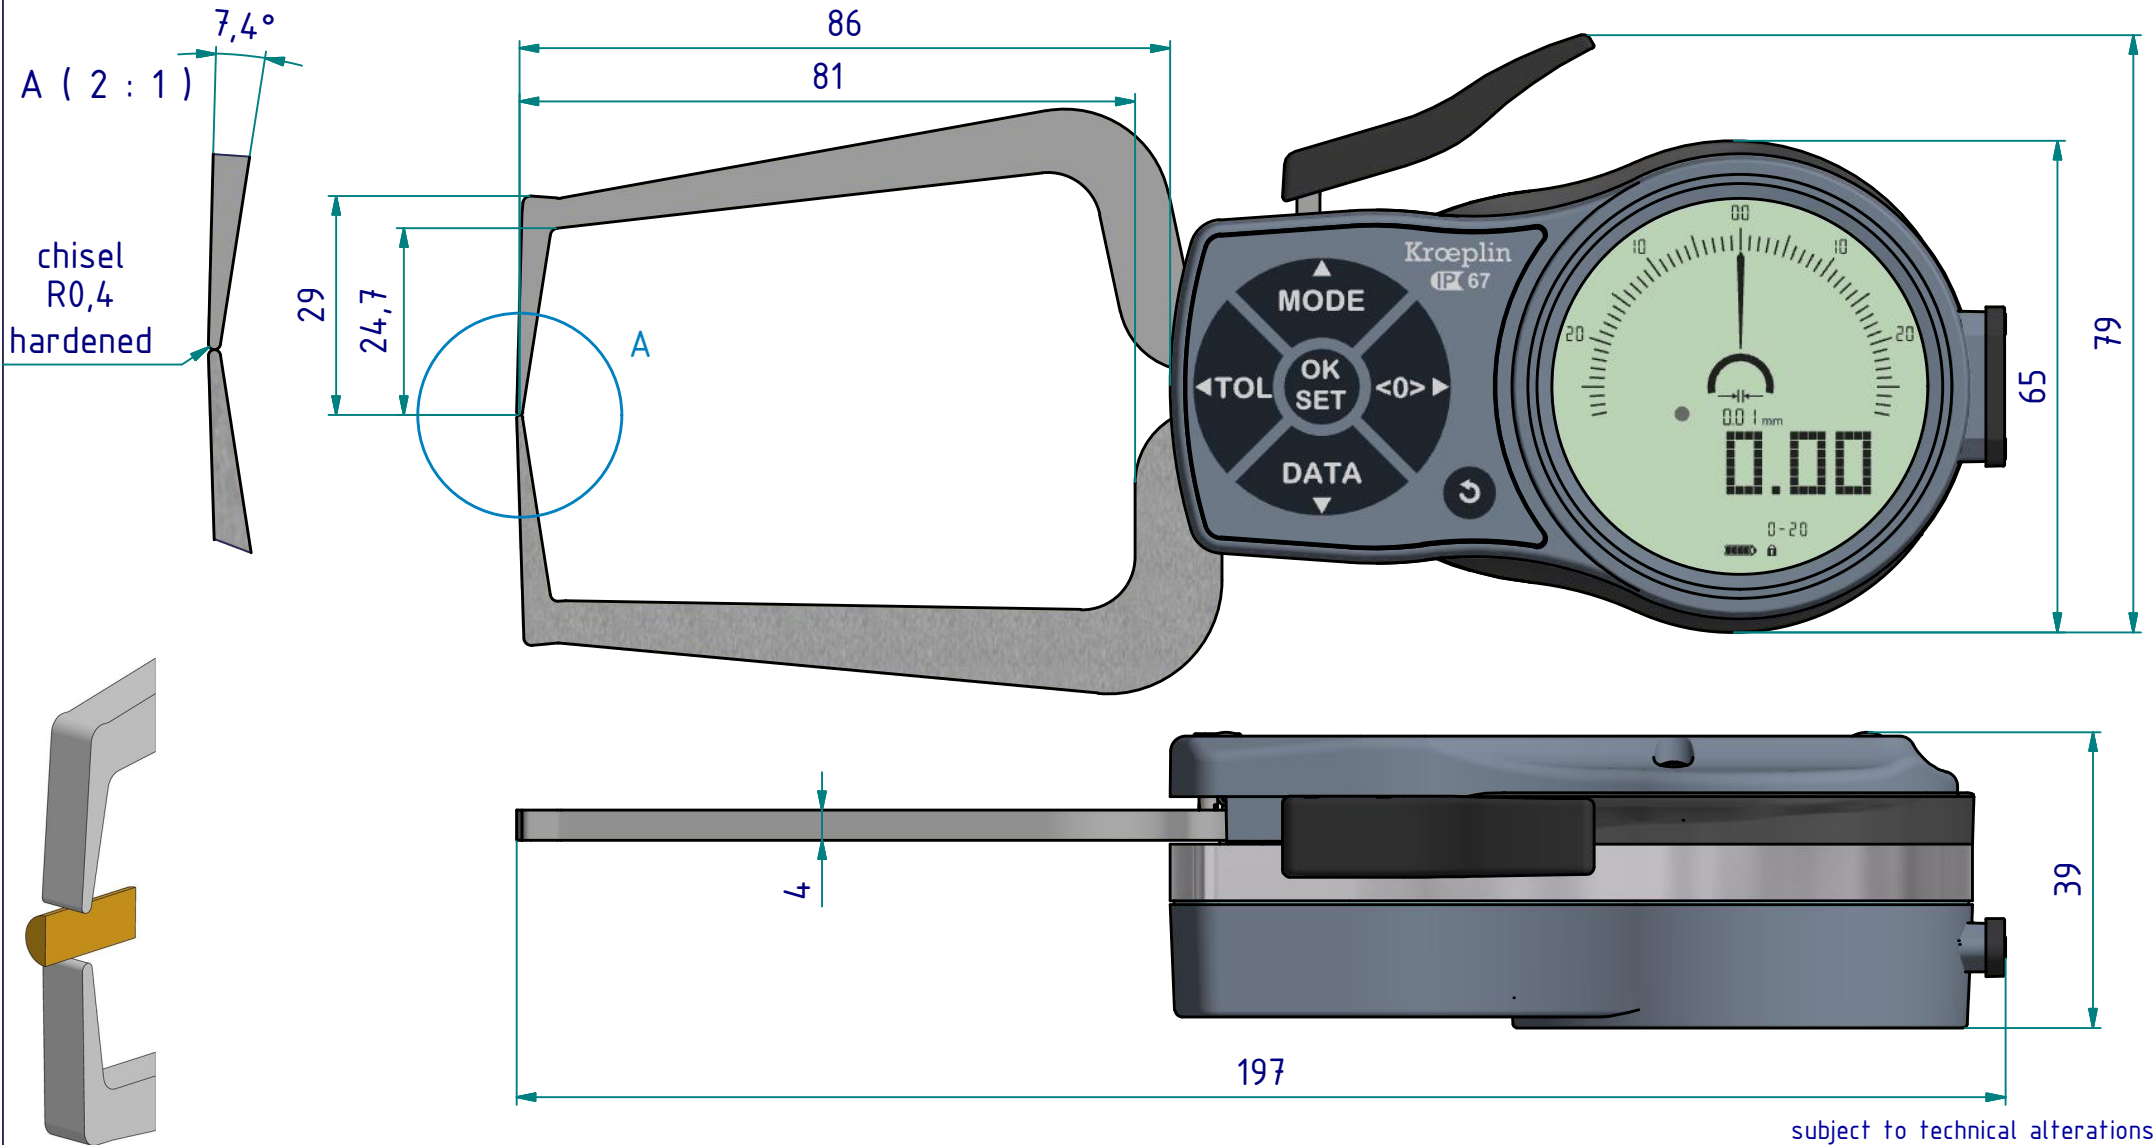

data sheet: K220S

Kroepin GmbH
Gartenstraße 50
D-36381 Schlüchtern

Tel.: 06661 86 0
Fax: 06661 86 39
Mail: sales@kroepin.com
Web: www.kroepin.com

Kroepin
Längenmesstechnik

subject to technical alterations

type: K
range: 0 - 20 mm
range of indication: 0 - 20,5 mm
digital step: 0,01 mm
scale interval: -
measuring force: 1,1 - 1,6 N
weight: 300 g

acceptable deviations
 VDI/VDE/DGQ 2618 Bl. 12.1/13.1)
max. permissible errors "G": 0,03 mm
repeatability "r": 0,01 mm
reference temperature: 20° C
operation temperature: 10° C - 30° C
storage temperature: -10° C - 50° C

scale: 1:1
drawing-nr.: DAB-K220S-K-e
date of issue: 21.01.2020
name: B. Schmidt
revision status:
revision date:

interface as accessories available:

subject to technical alterations

drawing-nr.:	DAB-K220S-K-e
date of issue:	21.01.2020
name:	B. Schmidt
revision status:	
revision date:	