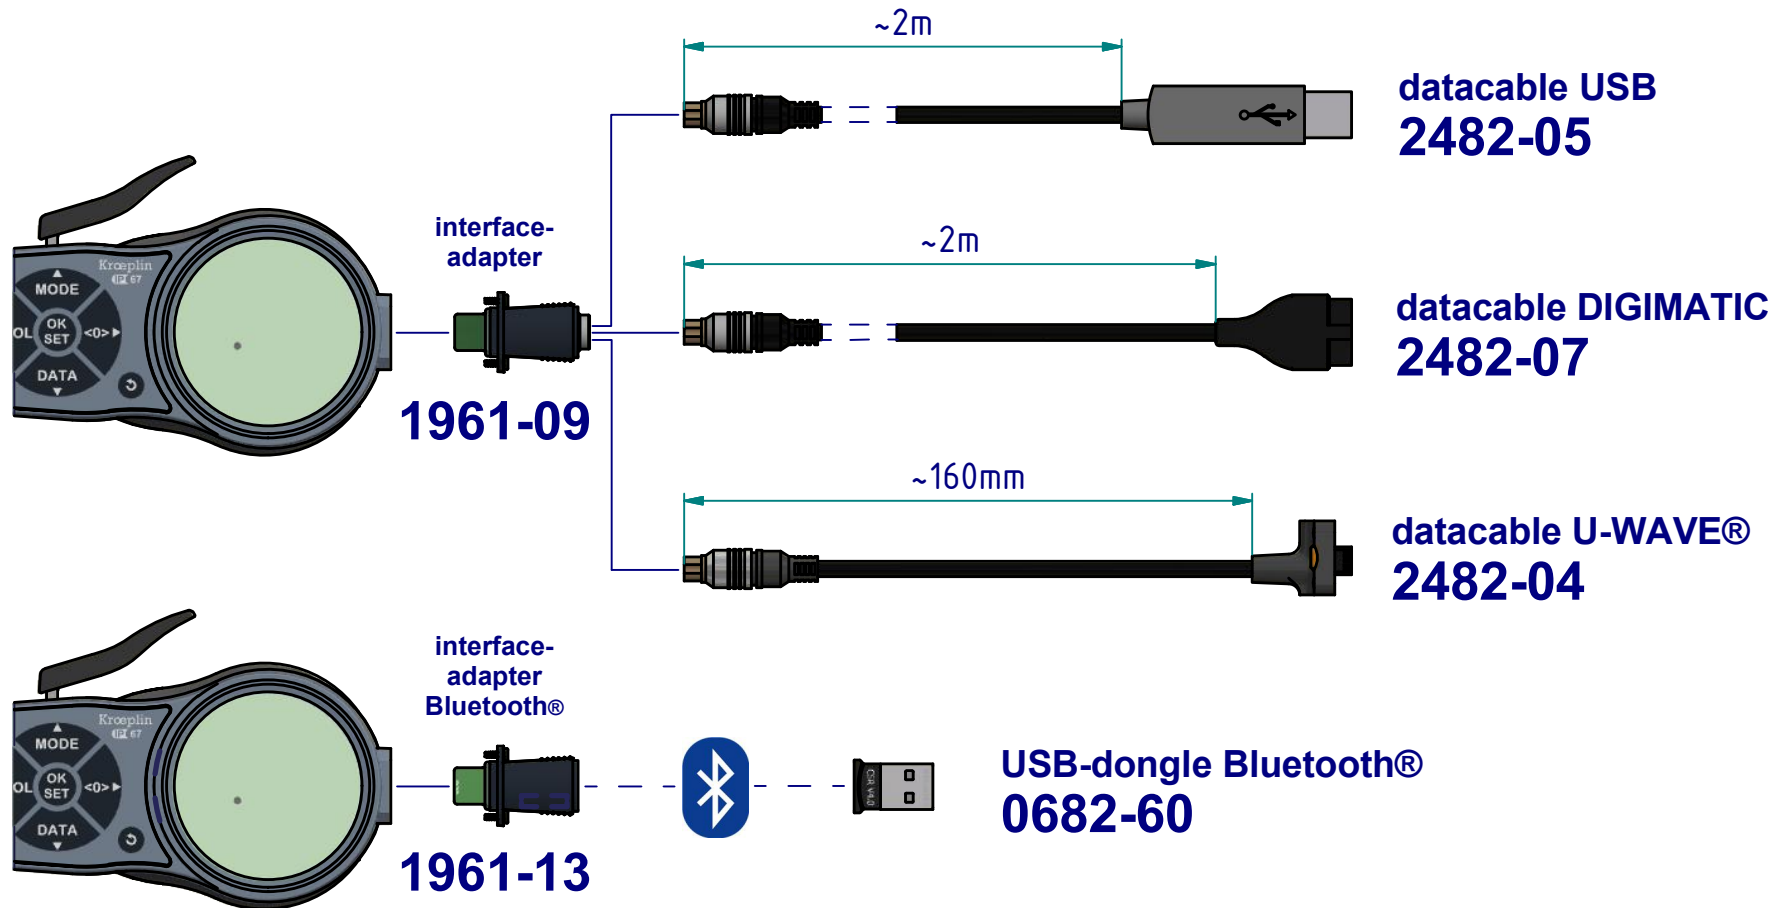

type: K
range: 0 - 20 mm
range of indication: 0 - 20,5 mm
digital step: 0,01 mm
scale interval: -
measuring force: 1,1 - 1,6 N
weight: 300 g

acceptable deviations
 VDI/VDE/DGQ 2618 Bl. 12.1/13.1)
max. permissible errors "G": 0,03 mm
repeatability "r": 0,01 mm
reference temperature: 20° C
operation temperature: 10° C - 30° C
storage temperature: -10° C - 50° C

scale: 1:1
drawing-nr.: DAB-K220S-K-e
date of issue: 21.01.2020
name: B. Schmidt
revision status:
revision date:

interface as accessories available:

subject to technical alterations

drawing-nr.:	DAB-K220S-K-e
date of issue:	21.01.2020
name:	B. Schmidt
revision status:	
revision date:	