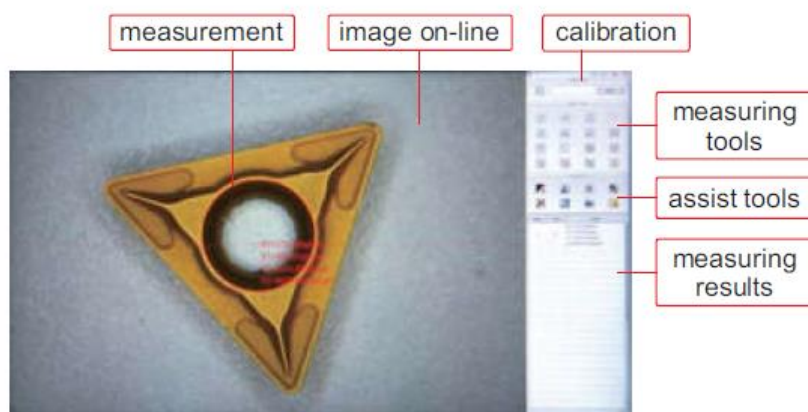

Technické parametre

Zväčšenie	15X – 100X
Senzor	1/2" CMOS
Pixel	2M
Rozlíšenie	1920x1080
Snímkovanie	60 fps
Výstup	HDMI
Rozmery	570x300x430 mm
Hmotnosť	6,5 kg

Zväčšenie možné až 400X pri zmene objektívu /zvláštne príslušenstvo/

Akciová cena: 1 890,00,- Eur

- Language: English
- Output to Excel
- Edge-detection
- Measurement tools:

- | | |
|---|---|
|  measure length of line or distance between two points |  measure length of line or distance between two points in horizontal direction |
|  measure distance between two parallel lines |  measure length of line or distance between two points in vertical direction |
|  measure radius, length and angle of arc |  measure angle of two lines |
|  measure distance between point and line |  measure radius, diameter, girth and area concentric of circles |
|  measure distance between line and center of circle |  measure girth and area of polygon |
|  measure length, width, girth and area of rectangle |  measure radius, diameter, girth and area of circle with three points |
|  measure minimum distance between point and circle |  measure center distance between two circles |
|  cross hair |  add text |

adjustable display angle

Technické parametre

Zväčšenie	12X – 77X
Senzor	1/2" CMOS
Pixel	2M
Rozlíšenie	1920x1080
Snímkovanie	60 fps
Ohnisková vzdialenosť	100 mm
Max. výška dielu	60 mm
Zorné pole	2,7 x 1,9 – 17,5 x 11,9 mm
Výstup	HDMI
Rozmery	610x610x660 mm
Hmotnosť	4,5 kg